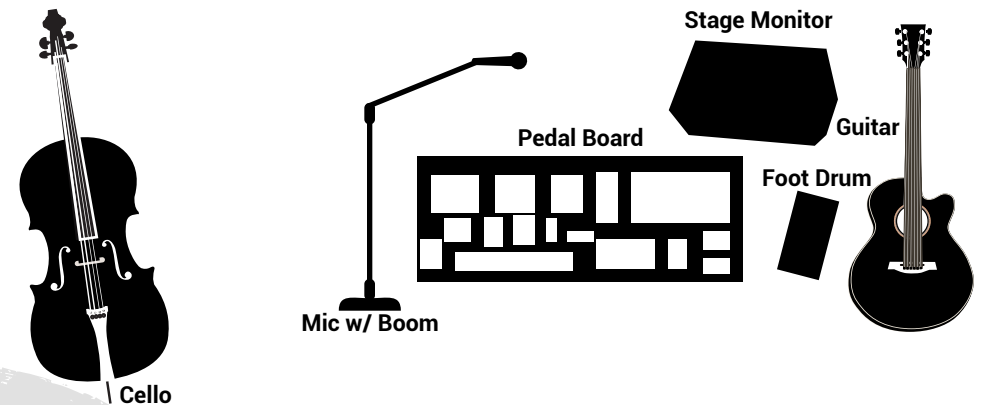

Coal Minor Canary Stage Diagram

Solo Set

3 Piece Set

TECH NOTE: Vox mic plugs into TC Helicon VL3 fx input, output to DI box/snake. **Guitar** plugs into pedalboard, output to snake or DI (DI/preamp on pedalboard already). **Foot drum** plugs into aux in of VL3, and I occasionally add an mp3 player/ drum machine but all run through VL3.