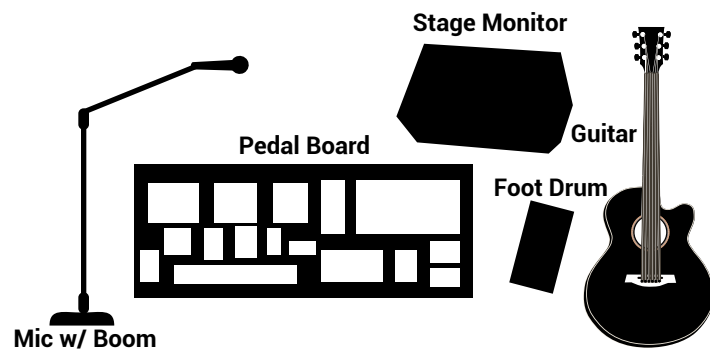

Coal Minor Canary Stage Diagram

Solo Set

3 Piece Set

TECH NOTE: Vox mic plugs into TC Helicon VL3 fx input, output to DI box/snake. **Guitar** plugs into pedalboard, output to snake or DI (DI/preamp on pedalboard already). **Foot drum** plugs into aux in of VL3, and I occasionally add an mp3 player/ drum machine but all run through VL3.